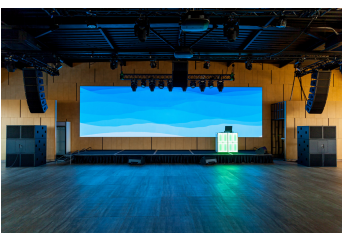

Architectural &
Façade Lighting System

Landscape Lighting System

Our Specialty

Media Streaming System & Infrastructure

Integrated Control System & Facility Management

Sound Reinforcement & Public Address System